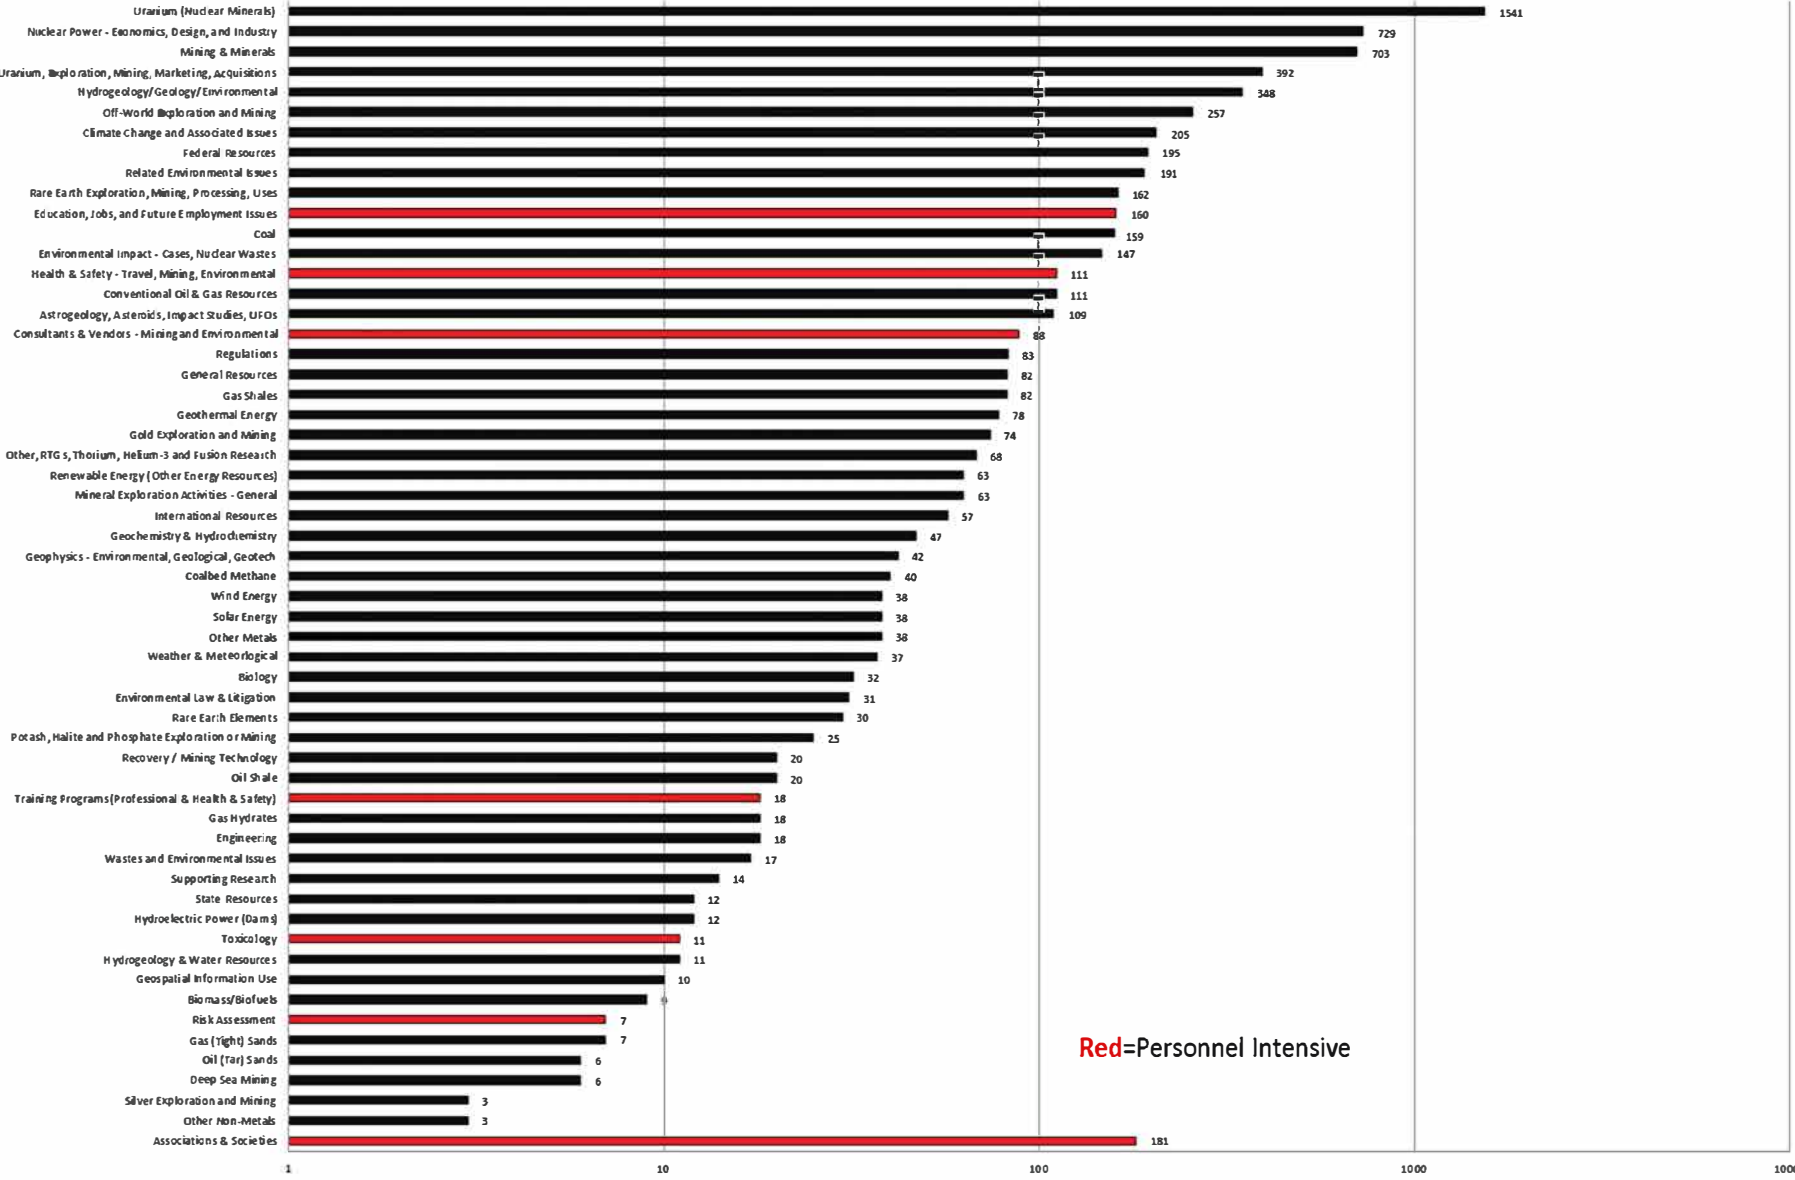

Categories Available within I2M Web Portal:

I2M Web Portal

Red=Personnel Intensive

Number of Articles/PDFs/Reports in Database
As of March 28, 2017: 4,927

Live I2M Web Portal Index: <http://web.i2massociates.com/>